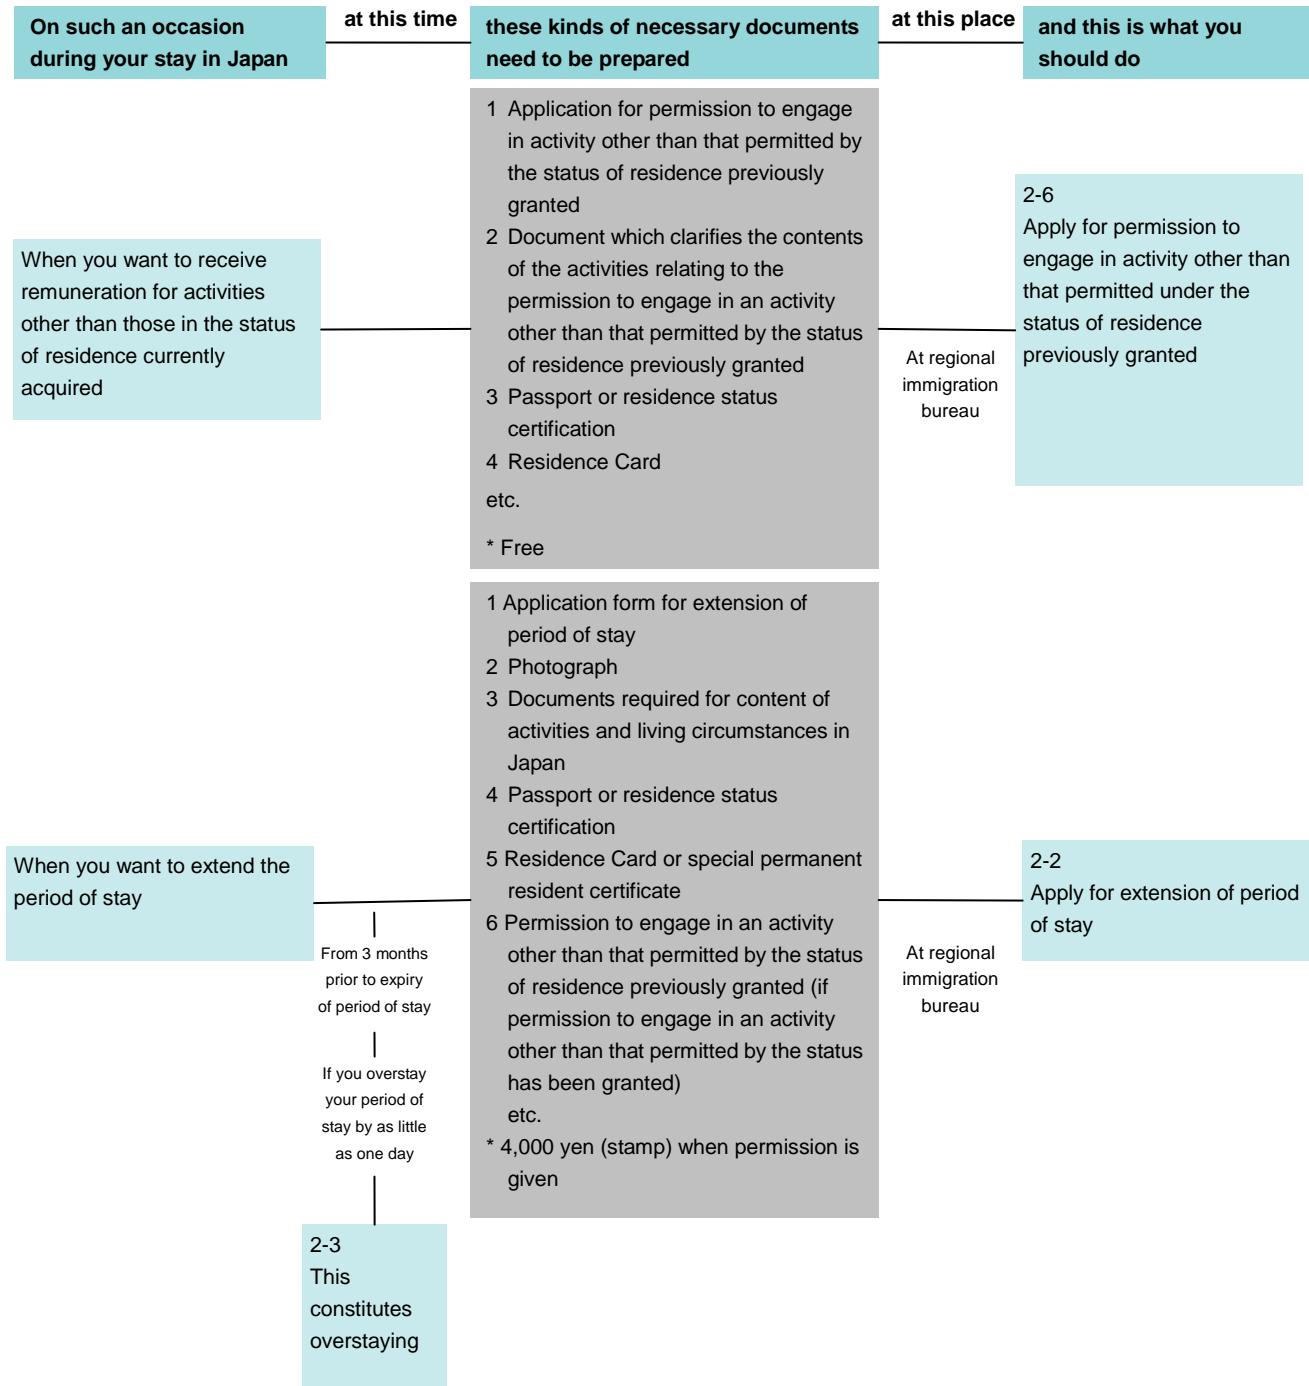

Multilingual Living Information

B Status of residence

[Back to the top of B Status of residence](#)

Upon entering Japan

When staying in Japan

Multilingual Living Information

B Status of residence

[Back to the top of B Status of residence](#)

Multilingual Living Information

B Status of residence

[Back to the top of B Status of residence](#)