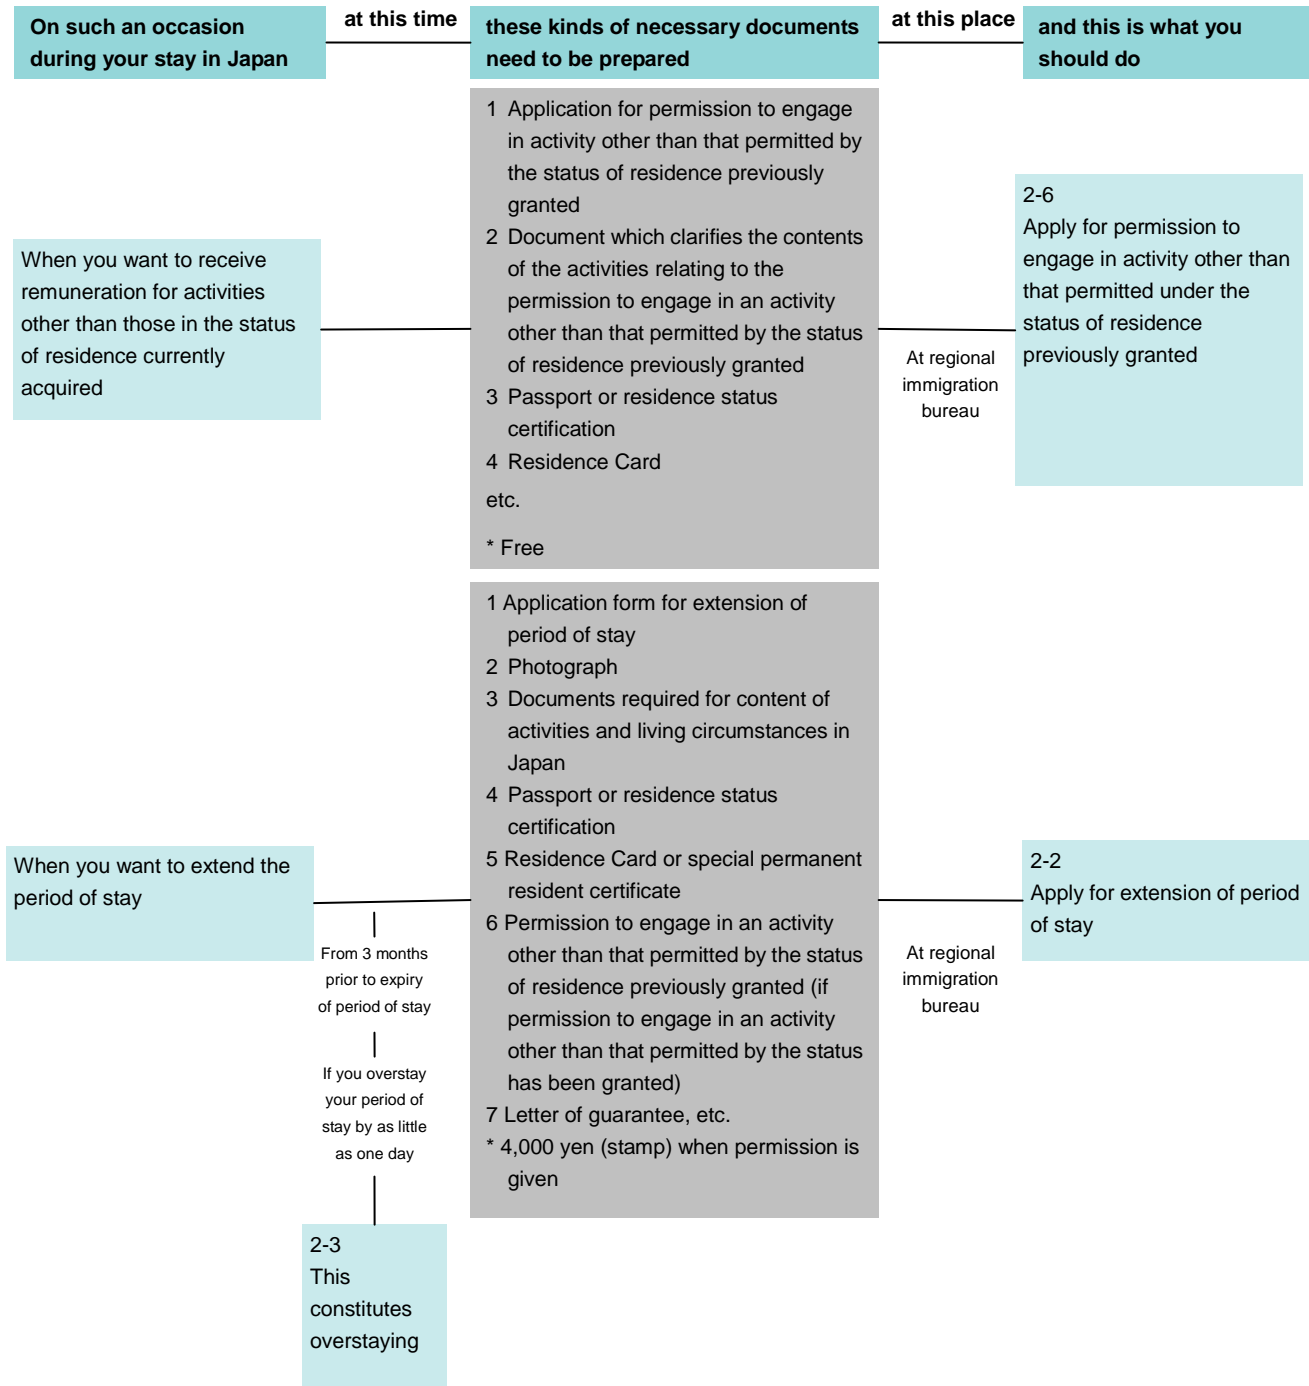

Multilingual Living Information

B Status of residence

[Back to the top of B Status of residence](#)

Upon entering Japan

When staying in Japan

Multilingual Living Information

B Status of residence

[Back to the top of B Status of residence](#)

Multilingual Living Information

B Status of residence

[Back to the top of B Status of residence](#)